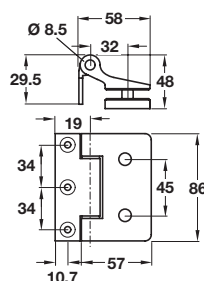

For suitable locks and latches please see pages **41-44**

For information on glass preparation, please contact the Architectural Ironmongery department

A 'Fernando' slim glass door hinge

- For left or right hand use
- Ideal for retro fit
- For **8-12 mm** toughened glass
- Max. door weight **60 kg** (per pair)
- Fixings included
- Steel

Finish	Cat. No.
Satin nickel plated	981.14.326
Satin chrome plated	981.14.324

Order qty: 1 pc (2 pcs required per door)

B 'Fernando' slim glass to glass hinge

- For left or right hand use
- For **8-12 mm** toughened glass
- Max. door weight **60 kg** (per pair)
- Fixings included
- Steel