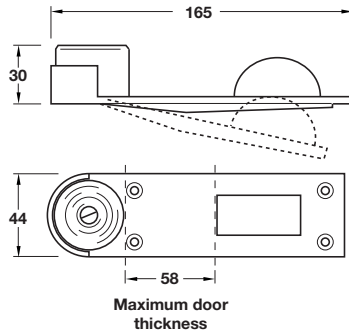

Satin nickel-plated finish

A Floor door stop and holder

- To suit doors up to 54 mm thick
- Bottom of door depresses spring loaded plunger automatically holding door open
- Door protection plate included
- Simply pull door to release
- Fixings included
- Brass, black rubber buffer

Finish	Cat. No.
Polished brass	938.06.008
Satin nickel-plated	938.06.006
Polished chrome	938.06.002

Order qty: 1 pc

Polished brass finish

B Floor door holder

- Mounted in floor
- Protection plate depresses spring loaded ball
- No door thickness limit
- Simply pull door to release
- Fixings included
- Brass

Finish	Cat. No.
Polished brass	938.14.008
Satin chrome-plated	938.14.004

Order qty: 1 pc