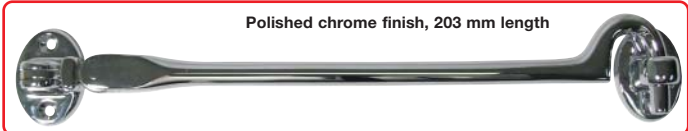

Item D.
Photo added and labels amended