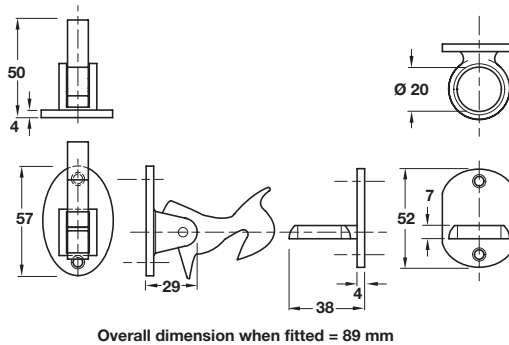

Order qty: 1 pc

Polished brass finish, 100/150 mm length