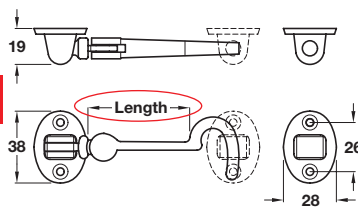

D Cabin hook and eye

- Silent pattern
- Fixings included
- Brass

Finish	Length		
	100 mm	150 mm	203 mm
Polished brass	938.13.008	938.13.018	938.13.028
Satin chrome-plated	938.13.004	938.13.014	938.13.024
Polished chrome-plated	938.13.002	938.13.012	938.13.022

Order qty: 1 pc

Item D.
Length amended