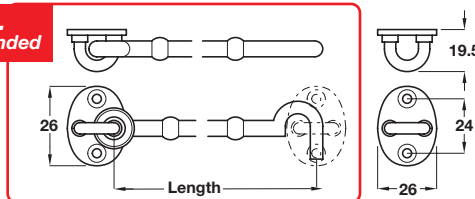

### D Cabin hook and eye

- Silent pattern
- Fixings included
- Brass

Finish	Length		
	100 mm	150 mm	203 mm
Polished brass	938.13.008	938.13.018	938.13.028
Satin chrome-plated	938.13.004	938.13.014	938.13.024
Polished chrome-plated	938.13.002	938.13.012	938.13.022

### E Cabin hook and eye

- Standard pattern
- Fixings included
- Brass

Finish	Length		
	100 mm	150 mm	203 mm
Polished brass	938.13.038	938.13.048	938.13.058
Satin chrome-plated	938.13.034	938.13.044	938.13.054
Polished chrome-plated	938.13.032	938.13.042	938.13.052

Order qty: 1 pc

**Item E.**  
Length amended

TCH-A1 2008, HUK. Dimensional data not binding. We reserve the right to alter specifications without notice.