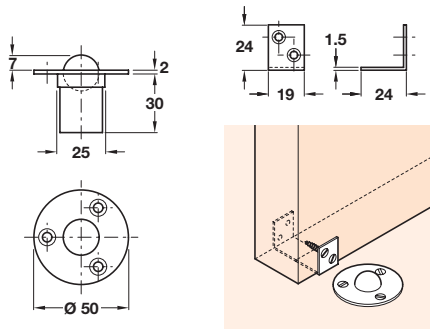

Polished brass finish

C Gravity wall door holder

- Face fixing hook and eye
- Automatic hold open
- Lift hook to release
- Fixings included
- Brass

Finish	Cat. No.
Polished brass	940.09.305
Satin nickel-plated	940.09.300
Polished chrome-plated	940.09.302

Order qty: 1 pc