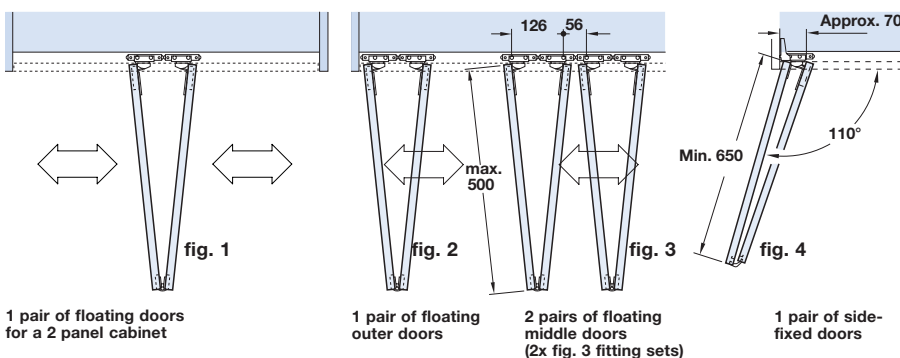

\***Note:** For fig.4, side fixing option:  
 Max. door panel width **650 mm**

• **HAWA-Multifold 30 fitting sets are available:**  
 for 1 pair of floating doors for a 2 panel cabinet (fig.1)  
 for 1 pair of outer doors (fig.2)  
 for 2 pairs of floating middle doors (fig.3)  
 for 1 pair of side fixing doors (fig.4)

**A Top track and lower guide channel**

With screw holes and brush seal. Anodised aluminium

Length	2.5 m	3.5 m
Cat. No.	409.53.925	409.53.935

Order qty: 1 set (2.5 or 3.5 m lengths)

**Multifold 30 fitting sets**

**B Trolley hanger.** Steel

**C Suspension unit.** Black/nickel-plated steel

**D Lower guide unit, short.** Black/nickel plated steel

**E Lower guide unit, long.** Black/nickel plated steel

**F Concealed centre hinge.** Spring loaded, screws included. Black steel

1 pair of floating doors for a 2 panel cabinet

1 pair of floating outer doors

2 pairs of floating middle doors (2x fig. 3 fitting sets)

1 pair of side-fixed doors

**fig.1: For 1 pair floating doors, for 2 panel cabinet**