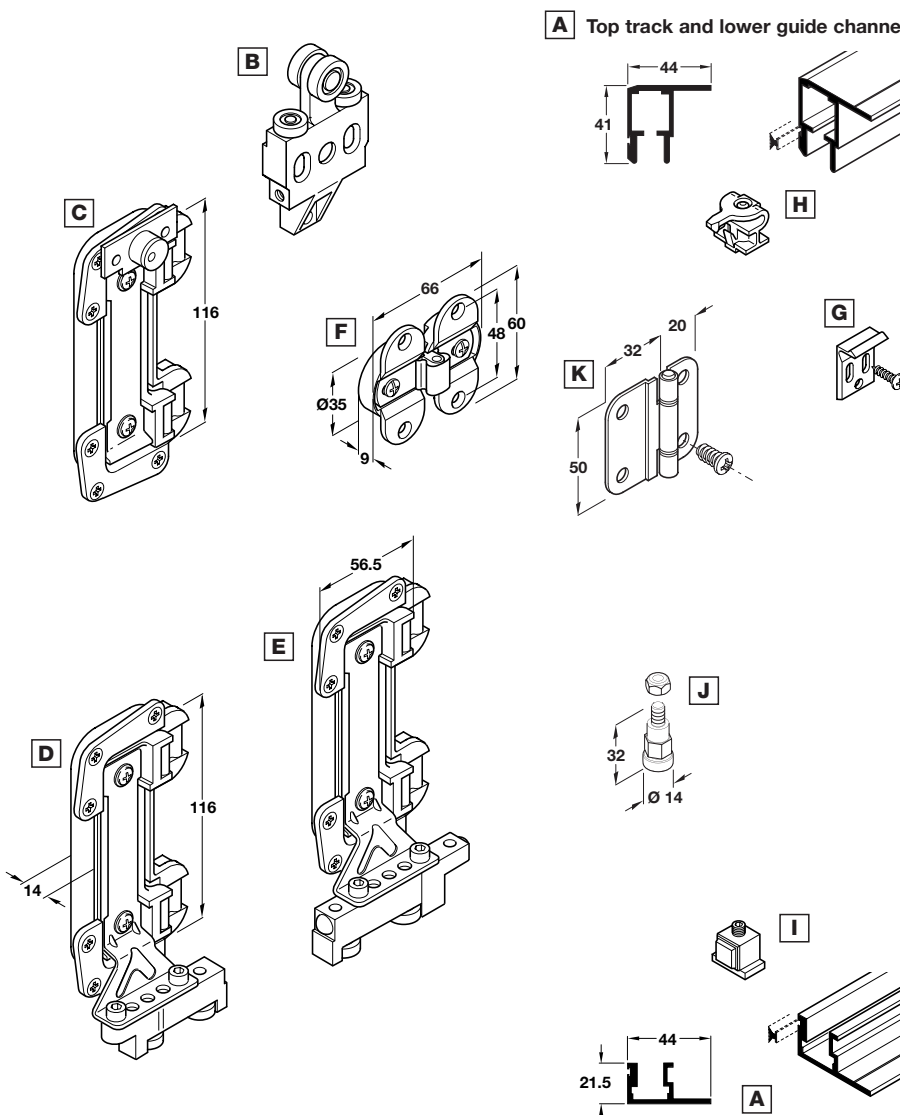

1 pair of floating doors for a 2 panel cabinet

1 pair of floating outer doors

2 pairs of floating middle doors (2x fig. 3 fitting sets)

1 pair of side-fixed doors

A Top track and lower guide channel