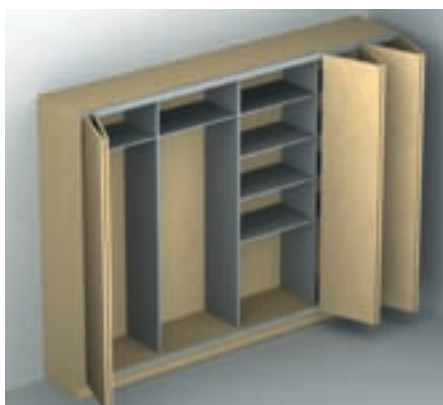

• **Application:** For multi purpose floating sliding folding cupboard doors. Same components for Infront, Vorfront and Mixfront doors. Retrofit installation to existing cupboards is possible.

• **Range:** Max. door panel weight **30 kg**  
 Max. door panel height **2400 mm**  
 Max. door panel width **500 mm\***  
 Max. wood thickness **19-25 mm**

\***Note:** For fig.4, side fixing option:  
 Max. door panel width **650 mm**

• **HAWA-Multifold 30 fitting sets are available:**  
 for 1 pair of floating doors for a 2 panel cabinet (fig.1)  
 for 1 pair of outer doors (fig.2)  
 for 2 pairs of floating middle doors (fig.3)  
 for 1 pair of side fixing doors (fig.4)

• **Full installation instructions and drawings are available on request**

**Hawa Multifold 30 - 1 pair of outer doors (fig. 2), 2 pairs of floating middle doors (fig. 3)**

**Hawa Multifold 30, for multi purpose floating folding cabinet doors**