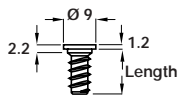

Dimensions in mm

**Discontinued** ●

**Discontinued when stock = 0** +

- **A** Mounting screws
- Cylinder head with cross slots PZ 2
- Nickel-plated steel

**A** Mounting screws

Length	For ASP	Length	For wood
10.5 mm	<b>013.08.710</b>	13.5 mm	<b>013.20.734</b>