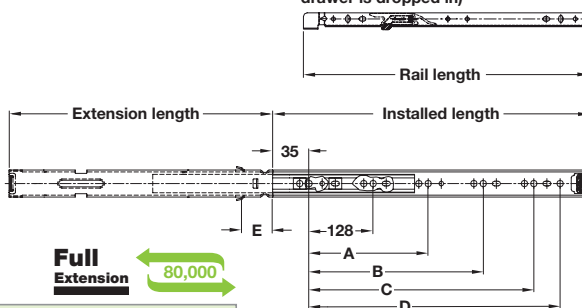

Full Extension 80,000

Installed length 1	Extension length 2	Dim. A	Dim. B	Dim. C	Dim. D	Dim. E	Cat. No.
150 mm	147.5 mm	-	-	-	-	-	422.34.915
200 mm	209 mm	128 mm	-	-	-	-	422.34.920
250 mm	259 mm	128 mm	-	-	-	-	422.34.925
300 mm	308 mm	128 mm	224 mm	-	-	-	422.34.930
350 mm	357 mm	128 mm	224 mm	-	-	-	422.34.935
400 mm	406 mm	128 mm	224 mm	320 mm	-	-	422.34.940
450 mm	456 mm	128 mm	224 mm	352 mm	-	-	422.34.945
500 mm	505 mm	128 mm	224 mm	352 mm	416 mm	-	422.34.950
550 mm	554 mm	128 mm	224 mm	352 mm	448 mm	489 mm	422.34.955

Handed rail. Left hand shown (The mounting on the rail is screw fixed to the drawer. The mounting rail then sits on the drawer member of the runner and the latch engages the runner as the drawer is dropped in)

Full Extension 80,000

Installed length	Extension length	Rail length	Dim. A	Dim. B	Dim. C	Dim. D	Dim. E	Cat. No.
203 mm	203 mm	165 mm	-	-	-	-	37.6 mm	432.12.920
254 mm	254 mm	165 mm	-	-	-	-	88.4 mm	432.12.925
305 mm	305 mm	274 mm	224 mm	-	-	-	35.1 mm	432.12.930
356 mm	356 mm	274 mm	224 mm	-	-	-	85.9 mm	432.12.935
407 mm	407 mm	338 mm	224 mm	320 mm	-	-	72.6 mm	432.12.940
457 mm	457 mm	338 mm	224 mm	352 mm	-	-	123.4 mm	432.12.945
508 mm	508 mm	434 mm	224 mm	416 mm	-	-	78.2 mm	432.12.950
559 mm	559 mm	434 mm	224 mm	352 mm	448.1 mm	480.1 mm	129 mm	432.12.955