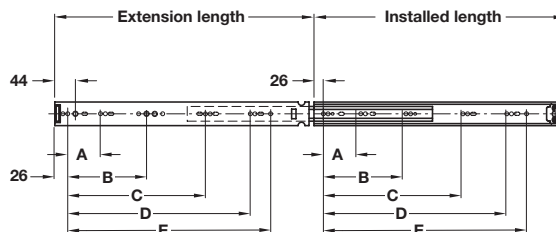

Hold-in feature

A Accuride 2601 drawer runners, full extension

- For desk pedestals and general storage drawers, display cabinets and other applications requiring a minimum profile slide
- Side mounting, for screw fixing to drawer
- **45 kg** carrying capacity
- Hold-in feature holds the closed drawer in
- Bright zinc-plated steel

Full Extension 80,000

Installed length 1	Extension length 2	Dim. A	Dim. B	Dim. C	Dim. D	Dim. E	Cat. No.
150 mm	147.5 mm	-	-	-	-	-	422.34.915
200 mm	209 mm	128 mm	-	-	-	-	422.34.920
250 mm	259 mm	128 mm	-	-	-	-	422.34.925
300 mm	308 mm	128 mm	224 mm	-	-	-	422.34.930
350 mm	357 mm	128 mm	224 mm	-	-	-	422.34.935
400 mm	406 mm	128 mm	224 mm	320 mm	-	-	422.34.940
450 mm	456 mm	128 mm	224 mm	352 mm	-	-	422.34.945
500 mm	505 mm	128 mm	224 mm	352 mm	416 mm	-	422.34.950
550 mm	554 mm	128 mm	224 mm	352 mm	448 mm	489 mm	422.34.955

Handed rail. Left hand shown (The mounting on the rail is screw fixed to the drawer. The mounting rail then sits on the drawer member of the runner and the latch engages the runner as the drawer is dropped in)

Full Extension 80,000

Installed length	Extension length	Rail length	Dim. A	Dim. B	Dim. C	Dim. D	Dim. E	Cat. No.
203 mm	203 mm	165 mm	-	-	-	-	37.6 mm	432.12.920
254 mm	254 mm	165 mm	-	-	-	-	88.4 mm	432.12.925
305 mm	305 mm	274 mm	224 mm	-	-	-	35.1 mm	432.12.930
356 mm	356 mm	274 mm	224 mm	-	-	-	85.9 mm	432.12.935
407 mm	407 mm	338 mm	224 mm	320 mm	-	-	72.6 mm	432.12.940
457 mm	457 mm	338 mm	224 mm	352 mm	-	-	123.4 mm	432.12.945
508 mm	508 mm	434 mm	224 mm	416 mm	-	-	78.2 mm	432.12.950
559 mm	559 mm	434 mm	224 mm	352 mm	448.1 mm	480.1 mm	129 mm	432.12.955