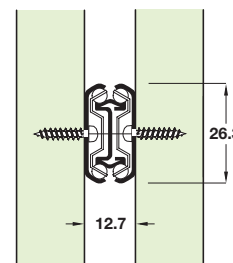

6

Drawer Runners

Hold-in feature

B Accuride 2632 disconnect drawer runners, full extension

- For use in applications such as small to medium cabinet, desk, kitchen and store fixture drawers where a full extension, very low profile runner is required
- **35 kg** capacity
- Disconnect: Handed rail lift-off
- Hold-in feature
- Zinc-plated steel