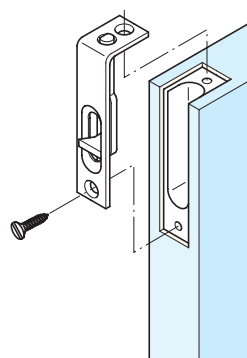

A Flush furniture bolt

- For flush mounting in door edge
- Maximum depth of cut out to door 9 mm
- Dim. A. (*) = bolt fully extended
- Yellow chromated steel

Length	60 mm	80 mm
Dim. A	41 (*31) mm	61 (*51) mm
Cat. No.	253.00.314	253.00.332

Order qty: Multiples of 20 pcs

B Flush furniture bolt

- For flush mounting in door edge
- Maximum depth of cut out to door 16 mm
- Striking plate and fixing screws included
- Brass

Length x width: 77.5 x 14 mm	
Finish	Cat. No.
Polished brass	900.17.980
Satin nickel-plated	900.17.982
Length x width: 102 x 16.5 mm	
Finish	Cat. No.
Polished brass	900.17.981
Satin nickel-plated	900.17.983

Order qty: 1 pc

C Knob slide action surface bolt

- Surface or semi-recessed fixing
- Ideal for use as heavy duty furniture bolt or for locating the base of folding doors less than 35 mm in thickness
- Straight and angled keeps included
- Can be let into door panel if appropriate
- Polished or satin nickel-plated brass

Length x width	160 x 17 mm
Finish	Cat. No.
Polished brass	900.17.945
Satin nickel-plated	900.17.946

Order qty: 1 pc

D Knob slide action surface bolt

- Face fixing
- Spring loaded
- Staple included
- Fixing screws included
- Polished brass