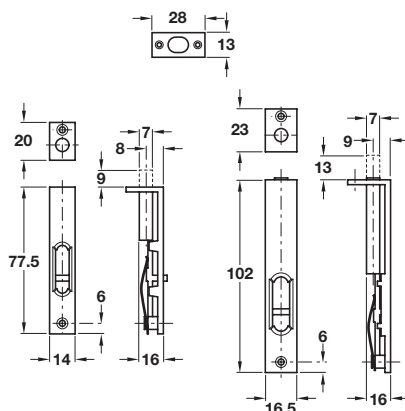

B Flush furniture bolt

- For flush mounting in door edge
- Maximum depth of cut out to door 16 mm
- Striking plate and fixing screws included
- Brass

Length x width: 77.5 x 14 mm	
Finish	Cat. No.
Polished brass	900.17.980
Satin nickel-plated	900.17.982
Length x width: 102 x 16.5 mm	
Finish	Cat. No.
Polished brass	900.17.981
Satin nickel-plated	900.17.983

Order qty: 1 pc