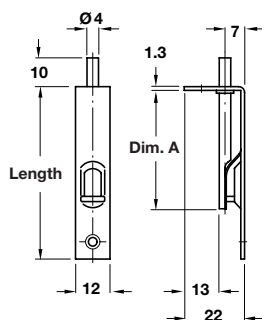

A Flush furniture bolt

- For flush mounting in door edge
- Maximum depth of cut out to door 9 mm
- Dim. A. (*) = bolt fully extended
- Yellow chromated steel

Length	60 mm	80 mm
Dim. A	41 (*31) mm	61 (*51) mm
Cat. No.	253.00.314	253.00.332

Order qty: Multiples of 20 pcs

B Flush furniture bolt

- For flush mounting in door edge
- Maximum depth of cut out to door 16 mm
- Striking plate and fixing screws included
- Brass

Length x width: 77.5 x 14 mm	
Finish	Cat. No.
Polished brass	900.17.980
Satin nickel-plated	900.17.982
Length x width: 102 x 16.5 mm	
Finish	Cat. No.
Polished brass	900.17.981
Satin nickel-plated	900.17.983

Length x width	160 x 17 mm
Finish	Cat. No.
Polished brass	900.17.945
Satin nickel-plated	900.17.946

Order qty: 1 pc

D Knob slide action surface bolt

- Face fixing
- Spring loaded
- Staple included
- Fixing screws included
- Polished brass

Length x width	73 x 39 mm
Finish	Cat. No.
Polished brass	900.17.947

Order qty: 1 pc