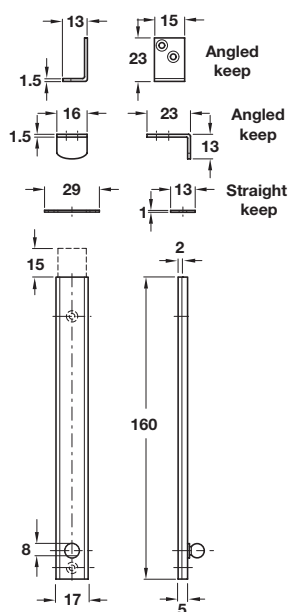

A Flush furniture bolt

- For flush mounting in door edge
- Maximum depth of cut out to door 9 mm
- Dim. A. (*) = bolt fully extended
- Yellow chromated steel

Length	60 mm	80 mm
Dim. A	41 (*31) mm	61 (*51) mm
Cat. No.	253.00.314	253.00.332

Order qty: Multiples of 20 pcs

B Flush furniture bolt

- For flush mounting in door edge
- Maximum depth of cut out to door 16 mm
- Striking plate and fixing screws included
- Brass

Length x width: 77.5 x 14 mm	
Finish	Cat. No.
Polished brass	900.17.980
Satin nickel-plated	900.17.982
Length x width: 102 x 16.5 mm	
Finish	Cat. No.
Polished brass	900.17.981
Satin nickel-plated	900.17.983

Length x width	160 x 17 mm
Finish	Cat. No.
Polished brass	900.17.945
Satin nickel-plated	900.17.946

Order qty: 1 pc

D Knob slide action surface bolt

- Face fixing
- Spring loaded
- Staple included
- Fixing screws included
- Polished brass

Length x width	73 x 39 mm
Finish	Cat. No.
Polished brass	900.17.947

Order qty: 1 pc