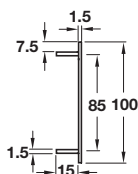

## Ventilation grill

- For recess mounting
- Screw fixing
- Long front edges bevelled
- With 87 x 9 mm rectangular slots arranged in parallel
- Matt anodised or painted aluminium

|                  |                           |
|------------------|---------------------------|
| Ventilation area | <b>200 cm<sup>2</sup></b> |
| Length           | 570 mm                    |
| Recessed length  | 540 mm                    |
| Finish           | Cat. No.                  |
| Silver F1        | 575.24.900                |
| Dark bronze B7   | 575.24.204                |
| White RAL 9010   | 575.24.606                |

## Ventilation grill

- With straight notched 7.5 mm ribbed flanges on both sides for press fitting
- With round holes
- Anodised aluminium

|                         |                            |                             |                             |
|-------------------------|----------------------------|-----------------------------|-----------------------------|
| Ventilation area        | <b>91.1 cm<sup>2</sup></b> | <b>184.2 cm<sup>2</sup></b> | <b>370.4 cm<sup>2</sup></b> |
| Length                  | 500 mm                     | 1000 mm                     | 2000 mm                     |
| Max. installation dims. | 485 x 85 mm                | 985 x 85 mm                 | 1985 x 85 mm                |
| Silver F1               | 575.26.934                 | 575.26.935                  | 575.26.936                  |