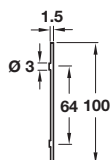

## Ventilation grill

- With straight notched 7.5 mm ribbed flanges on both sides for press fitting
- With round holes
- Anodised aluminium

|                         |                            |                             |                             |
|-------------------------|----------------------------|-----------------------------|-----------------------------|
| Ventilation area        | <b>91.1 cm<sup>2</sup></b> | <b>184.2 cm<sup>2</sup></b> | <b>370.4 cm<sup>2</sup></b> |
| Length                  | 500 mm                     | 1000 mm                     | 2000 mm                     |
| Max. installation dims. | 485 x 85 mm                | 985 x 85 mm                 | 1985 x 85 mm                |
| Silver F1               | 575.26.934                 | 575.26.935                  | 575.26.936                  |

## Ventilation grill

- Screw fixing
- With round holes
- Stainless steel

|                         |                          |                             |
|-------------------------|--------------------------|-----------------------------|
| Ventilation area        | <b>90 cm<sup>2</sup></b> | <b>183.1 cm<sup>2</sup></b> |
| Length                  | 500 mm                   | 1000 mm                     |
| Max. installation dims. | 485 x 85 mm              | 985 x 85 mm                 |
| Brushed                 | 575.41.034               | 575.41.035                  |