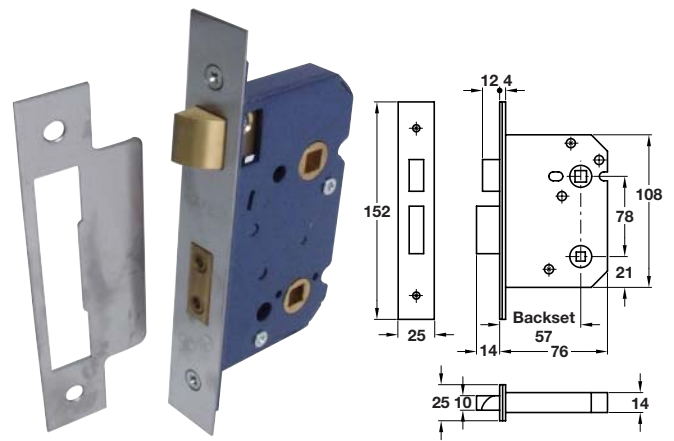

Mortice toilet cubicle lock

- Operation: Deadbolt operated by turn/emergency release
- Case: Zinc plated. Steel. 13 mm wide
- Forend: Square, 2 piece, stainless steel or brass
- Strike plate: Square, flat. Included. Stainless steel or brass
- Deadbolt: Brass. 10 mm throw
- Follower: 8 mm brass (5 mm with adaptor included)
- Holed for bolt through furniture at 38 mm centres
- Fixings included

Backset 57 mm, case size 76 mm	Cat. No.
Satin stainless steel	911.22.073
Polished brass	911.22.074

Order qty: 1 pc

Emergency release indicator and inside turn

- For use with cubicle lock **911.22.073/074**
- Concealed fixing
- 5 mm spindle included
- To suit doors up to 44 mm thick
- Fixings included
- Brass

Finish	Cat. No.
Polished chrome	900.54.762
Satin chrome	900.54.764
Polished brass	900.54.761

Order qty: 1 set

Upright mortice bathroom lock

- Operation: Latch bolt operated by lever handles. Deadbolt operated by turn
- Case: Modular epoxy polyester powder coated steel
- Forend: Square, 2 piece, stainless steel or brass
- Strike plate: Square, flat, included
- Latch bolt: Brass, reversible. Deadbolt: Brass, 14 mm throw
- Follower: Latch bolt - 8 mm brass, for use with sprung furniture. Deadbolt - 8 mm brass
- Holed for bolt through furniture
- Fixings included

Backset 45 mm, case size 63 mm	Cat. No.
Satin stainless	911.03.520
Satin brass	911.03.521
Backset 57 mm, case size 76 mm	Cat. No.
Satin stainless	911.03.522
Satin brass	911.03.523

Order qty: 1 pc

Lever handle, bathroom