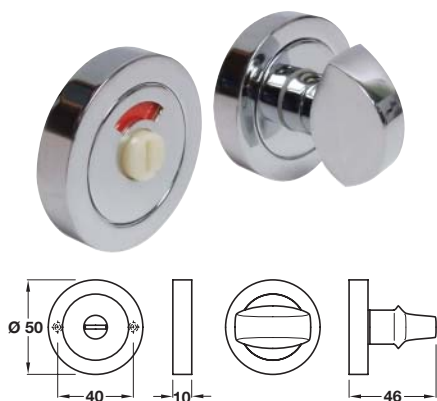

Mortice toilet cubicle lock

- Operation: Deadbolt operated by turn/emergency release
- Case: Zinc plated. Steel. 13 mm wide
- Forend: Square, 2 piece, stainless steel or brass
- Strike plate: Square, flat. Included. Stainless steel or brass
- Deadbolt: Brass. 10 mm throw
- Follower: 8 mm brass (5 mm with adaptor included)
- Holed for bolt through furniture at 38 mm centres
- Fixings included

Backset 57 mm, case size 76 mm	Cat. No.
Satin stainless steel	911.22.073
Polished brass	911.22.074

Order qty: 1 pc

Emergency release indicator and inside turn

- For use with cubicle lock **911.22.073/074**
- Concealed fixing
- 5 mm spindle included
- To suit doors up to 44 mm thick
- Fixings included
- Brass

Finish	Cat. No.
Polished chrome	900.54.762
Satin chrome	900.54.764
Polished brass	900.54.761

Order qty: 1 set

Upright mortice bathroom lock

- Operation: Latch bolt operated by lever handles. Deadbolt operated by turn
- Case: Modular epoxy polyester powder coated steel
- Forend: Square, 2 piece, stainless steel or brass
- Strike plate: Square, flat, included
- Latch bolt: Brass, reversible. Deadbolt: Brass, 14 mm throw
- Follower: Latch bolt - 8 mm brass, for use with sprung furniture. Deadbolt - 8 mm brass
- Holed for bolt through furniture
- Fixings included

- Pair of lever handles on bathroom/WC backplates, for use with bathroom lock **911.03.52X**
- To suit doors 35-45 mm thick
- 8 mm square spindle
- Indicator set with 5 mm spindle aperture
- Sprung, for use with standard duty followers
- Fixings included
- Brass