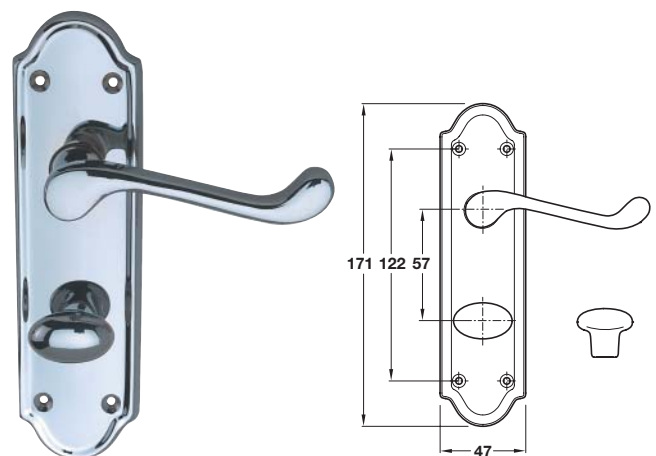

Lever handle, bathroom

- Pair of lever handles on bathroom/WC backplates, for use with bathroom lock **911.03.52X**
- To suit doors 35-45 mm thick
- 8 mm square spindle
- Indicator set with 5 mm spindle aperture
- Sprung, for use with standard duty followers
- Fixings included
- Brass

Finish	Cat. No.
Polished chrome	901.83.152
Satin chrome	901.83.154
Polished brass	901.83.151

Order qty: 1 set

TCH-FF 2010, HUK. Dimensional data not binding. We reserve the right to alter specifications without notice.