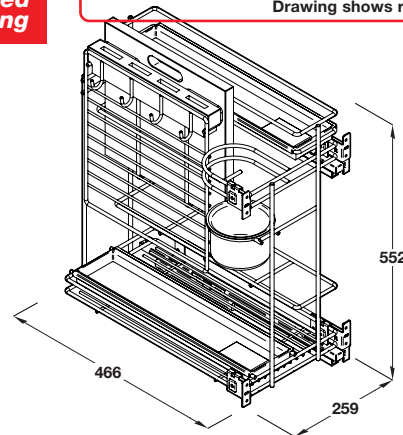

Photo shows left hand version

**Eko Easy Corner**

- Min. built-in height: 682 mm
- Min. built-in depth: 481 mm
- Min. built-in width: 760 or 857 mm
- Base mounting
- 180° hinge required, order separately
- By pulling the 180° hinged door the frame structure holding the inner baskets moves towards the cabinet front opening
- Unit includes sliding base, 2x inner baskets and 2x door baskets, fixing materials and fitting instructions
- Chrome-plated steel with grey epoxy coated steel sliding base
- Inner baskets: 406 mm depth, 380 mm width
- Door baskets, quarter circle: 245 x 315 mm or 380 x 315 mm

	Left hand	Right hand
For 800 mm cabinet width, for door width 400 mm		
Width x depth x height: 760 x 481 x 682 mm		
Cat. No.	546.01.261	546.01.260
For 900/1000 mm cabinet width, for door width 450/500 mm		
Width x depth x height: 857 x 481 x 682 mm		
	546.01.271	546.01.270

Order qty: 1 pc

Text added re handing

Photo shows left hand version (runners on left hand side)  
Drawing shows right hand version

**Multipurpose pull out unit**

- For door front fixing or for hinged door cabinets
- 259 mm width, to suit 300 mm cabinet width
- Min. built-in height: 552 mm
- Min. built-in depth: 466 mm
- Side mounted unit with full extension, soft closing runners
- Unit includes:
  - Chopping board, 285 x 272 x 20 mm, natural unfinished beech
  - 2x Multipurpose trays, translucent plastic
  - Cutlery holder, Ø 100 mm, polished chrome-plated steel
  - Bottle holder
  - Row of 4 hooks, polished chrome-plated steel
  - Knife holder, with 4 slots, natural unfinished beech
  - Mounting brackets, for door front fixing
- **Please note:** Knives, utensils and cutlery are not included

For cabinet width	Left hand	Right hand
300 mm	545.35.213	545.35.203

Order qty: 1 pc

TCH-FF 2010, HUK. Dimensional data not binding. We reserve the right to alter specifications without notice.