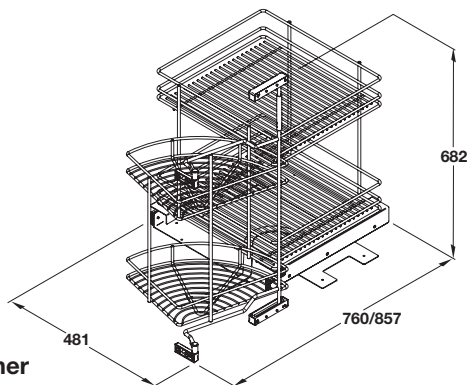

Photo shows left hand version

**Eko Easy Corner**

- Min. built-in height: 682 mm
- Min. built-in depth: 481 mm
- Min. built-in width: 760 or 857 mm
- Base mounting
- 180° hinge required, order separately
- By pulling the 180° hinged door the frame structure holding the inner baskets moves towards the cabinet front opening
- Unit includes sliding base, 2x inner baskets and 2x door baskets, fixing materials and fitting instructions
- Chrome-plated steel with grey epoxy coated steel sliding base
- Inner baskets: 406 mm depth, 380 mm width
- Door baskets, quarter circle: 245 x 315 mm or 380 x 315 mm

	Left hand	Right hand
For 800 mm cabinet width, for door width 400 mm		
Width x depth x height: 760 x 481 x 682 mm		
Cat. No.	546.01.261	546.01.260
For 900/1000 mm cabinet width, for door width 450/500 mm		
Width x depth x height: 857 x 481 x 682 mm		
	546.01.271	546.01.270

Order qty: 1 pc

Text added re handing

Photo shows left hand version (runners on left hand side)  
Drawing shows right hand version

**Multipurpose pull out unit**

- For door front fixing or for hinged door cabinets
- 259 mm width, to suit 300 mm cabinet width
- Min. built-in height: 552 mm
- Min. built-in depth: 466 mm
- Side mounted unit with full extension, soft closing runners
- Unit includes:
  - Chopping board, 285 x 272 x 20 mm, natural unfinished beech
  - 2x Multipurpose trays, translucent plastic
  - Cutlery holder, Ø 100 mm, polished chrome-plated steel
  - Bottle holder
  - Row of 4 hooks, polished chrome-plated steel
  - Knife holder, with 4 slots, natural unfinished beech
  - Mounting brackets, for door front fixing
- **Please note:** Knives, utensils and cutlery are not included

For cabinet width	Left hand	Right hand
300 mm	545.35.213	545.35.203

Order qty: 1 pc

TCH-FF 2010, HUK. Dimensional data not binding. We reserve the right to alter specifications without notice.