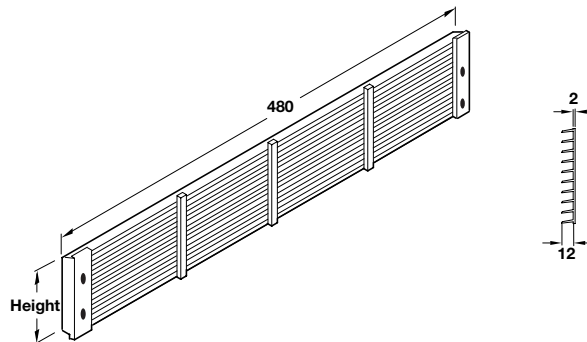

D Ventilation grill, louvre type

- Surface mounted
- Screw fixing using holes located on mounting plates at each end
- Louvre type ventilation slots
- Silver matt anodised aluminium

Ventilation area	147 cm²	264 cm²	327.6 cm²
Height	56 mm	85 mm	104 mm
Cat. No.	575.08.924	575.08.942	575.08.960

Order qty: 1 pc

Dimensions in mm

We reserve the right to alter specifications without notice.

Sales and Technical Support -
Please refer to 'How to order' pages at the beginning of the catalogue

17.05.10/2