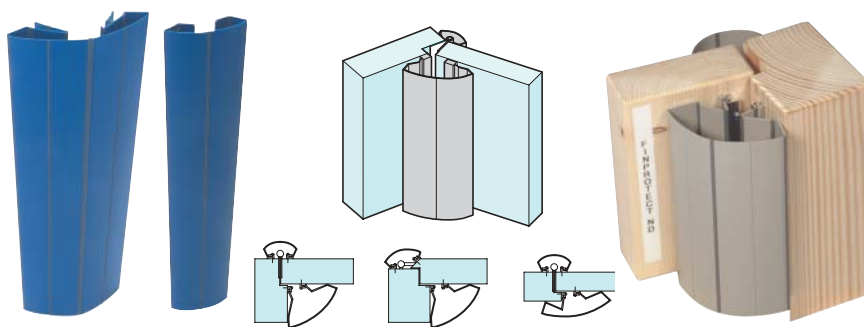

A Finger guards, both sides

- Set for both sides of the door, covers both hinge and push side
- Aluminium fixing strips included. Fixed with Torx head security screws included. Torx head driver bit supplied
- 2105 mm length
- uPVC

Finish	Cat. No.
White	950.07.807
Silver	950.07.809
Blue	950.07.808

Packing: 1 pc

Item B.
Catalogue shows
hinge side
Correct description is
opening side

B Finger guards, opening side

- Set for one side of the door, covers the opening side
- Aluminium fixing strips included. Fixed with Torx head security screws included. Torx head driver bit supplied
- 2105 mm length
- uPVC

Finish	Cat. No.
White	950.07.817
Silver	950.07.819
Blue	950.07.818

Packing: 1 pc

Item B.
Graphics and photos
amended

C Threshold, low profile

- Rated for fire, disabled persons use and weather
- 914 mm length
- Aluminium, neoprene seal

Finish	Cat. No.
Silver	950.06.109

Packing: 1 pc

D Threshold, low profile

- For disabled persons use
- Can be used in conjunction with drop seals
- 914 mm length
- Aluminium

Finish	Cat. No.
Silver	950.06.119