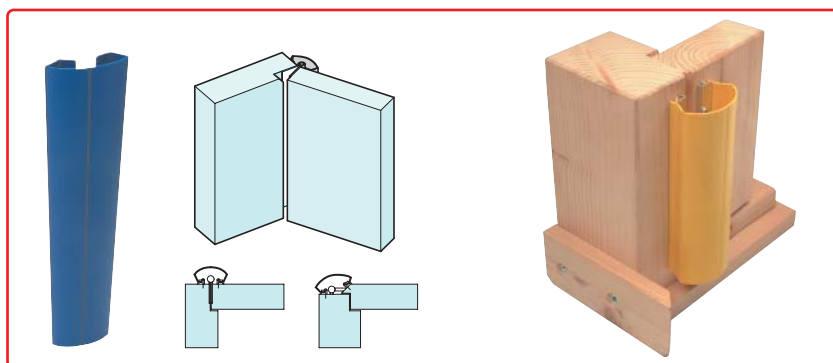

A Finger guards, both sides

- Set for both sides of the door, covers both hinge and push side
- Aluminium fixing strips included. Fixed with Torx head security screws included. Torx head driver bit supplied
- 2105 mm length
- uPVC

Finish	Cat. No.
White	950.07.807
Silver	950.07.809
Blue	950.07.808

Packing: 1 pc

Item B.
Catalogue shows
hinge side
Correct description is
opening side

B Finger guards, opening side

- Set for one side of the door, covers the opening side
- Aluminium fixing strips included. Fixed with Torx head security screws included. Torx head driver bit supplied
- 2105 mm length
- uPVC

Finish	Cat. No.
White	950.07.817
Silver	950.07.819
Blue	950.07.818

Packing: 1 pc

Item B.
Graphics and photos
amended

C Threshold, low profile

- Rated for fire, disabled persons use and weather
- 914 mm length
- Aluminium, neoprene seal

Finish	Cat. No.
Silver	950.06.109

Packing: 1 pc

D Threshold, low profile

- For disabled persons use
- Can be used in conjunction with drop seals
- 914 mm length
- Aluminium

Finish	Cat. No.
Silver	950.06.119