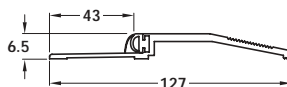

A Finger guards, both sides

- Set for both sides of the door, covers both hinge and push side
- Aluminium fixing strips included. Fixed with Torx head security screws included. Torx head driver bit supplied
- 2105 mm length
- uPVC

Finish	Cat. No.
White	950.07.807
Silver	950.07.809
Blue	950.07.808

Packing: 1 pc

Item B.
Catalogue shows
hinge side
Correct description is
opening side

B Finger guards, opening side

- Set for one side of the door, covers the opening side
- Aluminium fixing strips included. Fixed with Torx head security screws included. Torx head driver bit supplied
- 2105 mm length
- uPVC

Finish	Cat. No.
White	950.07.817
Silver	950.07.819
Blue	950.07.818

Packing: 1 pc

Item B.
Graphics and photos
amended

C Threshold, low profile

- Rated for fire, disabled persons use and weather
- 914 mm length
- Aluminium, neoprene seal

Finish	Cat. No.
Silver	950.06.109

Packing: 1 pc

D Threshold, low profile

- For disabled persons use
- Can be used in conjunction with drop seals
- 914 mm length
- Aluminium

Finish	Cat. No.
Silver	950.06.119