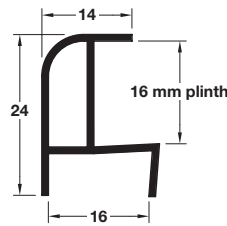

Plinth Sealing Strips and Connecting Profiles

Dimensions in mm

- **A Plinth sealing strip**
- For 16 mm thick plinth panels
- Plastic (hard and soft PVC)

A Plinth sealing strip

Finish	Cat. No.
Brown	713.22.168
White	713.22.766

Packing: 2.5 m

- **B Plinth sealing strip**
- For 19 mm thick plinth panels
- Plastic (hard and soft PVC)

B Plinth sealing strip

Finish	Cat. No.
Brown	713.22.195

Packing: 2.5 m

Discontinued ●
Discontinued when stock = 0 +

- **E Plinth connecting profile**
- For 16 mm thick plinth panels
- Plastic

E Plinth connecting profile

Finish	Cat. No.
White	+ 239.97.700
Brown	239.97.100
Beech	● 239.97.300
Aluminium	● 239.97.900

Packing: 2 m lengths

- **F Plinth connecting profile**
- For 16 mm thick plinth panels
- Plastic

F Plinth connecting profile

Finish	Cat. No.
White	239.97.710
Brown	239.97.110
Beech	239.97.310
Aluminium	239.97.910

Packing: 2 m lengths