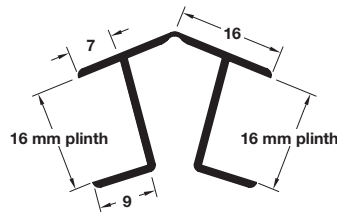

- **E Plinth connecting profile**
- For 16 mm thick plinth panels
- Plastic

E Plinth connecting profile

Finish	Cat. No.
White	+ 239.97.700
Brown	239.97.100
Beech	● 239.97.300
Aluminium	● 239.97.900

Packing: 2 m lengths

- **F Plinth connecting profile**
- For 16 mm thick plinth panels
- Plastic

F Plinth connecting profile

Finish	Cat. No.
White	239.97.710
Brown	239.97.110
Beech	239.97.310
Aluminium	239.97.910

Packing: 2 m lengths

- **G Plinth connecting profile**
- For 18/19 mm thick plinth panels
- Plastic

G Plinth connecting profile

Finish	Cat. No.
White	● 239.97.720
Brown	● 239.97.120
Beech	+ 239.97.320
Aluminium	● 239.97.920

Packing: 2 m lengths

- **H Plinth connecting profile**
- For 19 mm thick plinth panel
- Plastic

H Plinth connecting profile

Finish	Cat. No.
White	239.97.730
Brown	239.97.130
Beech	239.97.330
Aluminium	239.97.930