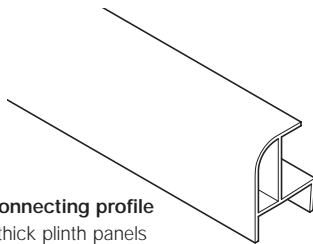

Plinth Sealing Strips and Connecting Profiles

Dimensions in mm

- **A Plinth sealing strip**
- For 16 mm thick plinth panels
- Plastic (hard and soft PVC)

A Plinth sealing strip

Finish	Cat. No.
Brown	713.22.168
White	713.22.766

Packing: 2.5 m

- **B Plinth sealing strip**
- For 19 mm thick plinth panels
- Plastic (hard and soft PVC)

B Plinth sealing strip

Finish	Cat. No.
Brown	713.22.195

Packing: 2.5 m

Discontinued ●
Discontinued when stock = 0 +

- **E Plinth connecting profile**
- For 16 mm thick plinth panels
- Plastic

E Plinth connecting profile

Finish	Cat. No.
White	+ 239.97.700
Brown	239.97.100
Beech	● 239.97.300
Aluminium	● 239.97.900

Packing: 2 m lengths