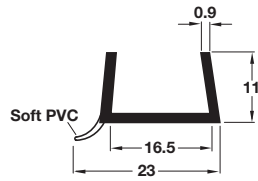

Plinth Sealing Strips and Connecting Profiles

Dimensions in mm

- **A Plinth sealing strip**
- For 16 mm thick plinth panels
- Plastic (hard and soft PVC)

A Plinth sealing strip

Finish	Cat. No.
Brown	713.22.168
White	713.22.766

Packing: 2.5 m

- **B Plinth sealing strip**
- For 19 mm thick plinth panels
- Plastic (hard and soft PVC)

B Plinth sealing strip

Finish	Cat. No.
Brown	713.22.195

Packing: 2.5 m

Discontinued ●
Discontinued when stock = 0 +

- **E Plinth connecting profile**
- For 16 mm thick plinth panels
- Plastic

E Plinth connecting profile

Finish	Cat. No.
White	+ 239.97.700
Brown	239.97.100
Beech	● 239.97.300
Aluminium	● 239.97.900

Packing: 2 m lengths

Packing: 2 m lengths

- **H Plinth connecting profile**
- For 19 mm thick plinth panel
- Plastic

H Plinth connecting profile

Finish	Cat. No.
White	239.97.730
Brown	239.97.130
Beech	239.97.330
Aluminium	239.97.930