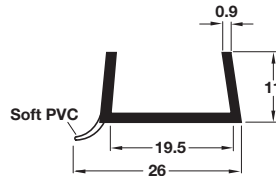

Plinth Sealing Strips and Connecting Profiles

Dimensions in mm

- **A Plinth sealing strip**
- For 16 mm thick plinth panels
- Plastic (hard and soft PVC)

A Plinth sealing strip

Finish	Cat. No.
Brown	713.22.168
White	713.22.766

Packing: 2.5 m

- **B Plinth sealing strip**
- For 19 mm thick plinth panels
- Plastic (hard and soft PVC)

B Plinth sealing strip

Finish	Cat. No.
Brown	713.22.195

Packing: 2.5 m

Discontinued ●
Discontinued when stock = 0 +

- **E Plinth connecting profile**
- For 16 mm thick plinth panels
- Plastic

E Plinth connecting profile

Finish	Cat. No.
White	+ 239.97.700
Brown	239.97.100
Beech	● 239.97.300
Aluminium	● 239.97.900

Packing: 2 m lengths

Packing: 2 m lengths

- **H Plinth connecting profile**
- For 19 mm thick plinth panel
- Plastic

H Plinth connecting profile

Finish	Cat. No.
White	239.97.730
Brown	239.97.130
Beech	239.97.330
Aluminium	239.97.930