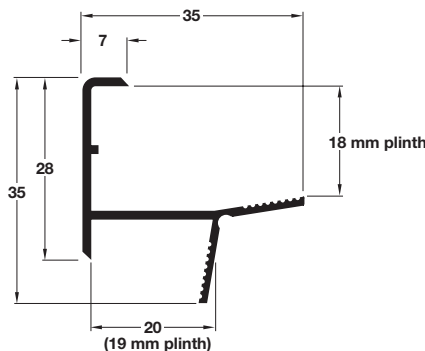

- **E Plinth connecting profile**
- For 16 mm thick plinth panels
- Plastic

E Plinth connecting profile

Finish	Cat. No.
White	+ 239.97.700
Brown	239.97.100
Beech	● 239.97.300
Aluminium	● 239.97.900

Packing: 2 m lengths

- **F Plinth connecting profile**
- For 16 mm thick plinth panels
- Plastic

F Plinth connecting profile

Finish	Cat. No.
White	239.97.710
Brown	239.97.110
Beech	239.97.310
Aluminium	239.97.910

Packing: 2 m lengths

- **G Plinth connecting profile**
- For 18/19 mm thick plinth panels
- Plastic

G Plinth connecting profile

Finish	Cat. No.
White	● 239.97.720
Brown	● 239.97.120
Beech	+ 239.97.320
Aluminium	● 239.97.920

Packing: 2 m lengths

- **H Plinth connecting profile**
- For 19 mm thick plinth panel
- Plastic

H Plinth connecting profile

Finish	Cat. No.
White	239.97.730
Brown	239.97.130
Beech	239.97.330
Aluminium	239.97.930