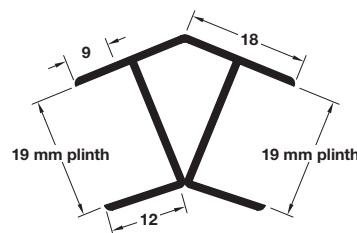

- **E Plinth connecting profile**
- For 16 mm thick plinth panels
- Plastic

E Plinth connecting profile

Finish	Cat. No.
White	+ 239.97.700
Brown	239.97.100
Beech	● 239.97.300
Aluminium	● 239.97.900

Packing: 2 m lengths

- **F Plinth connecting profile**
- For 16 mm thick plinth panels
- Plastic

F Plinth connecting profile

Finish	Cat. No.
White	239.97.710
Brown	239.97.110
Beech	239.97.310
Aluminium	239.97.910

Packing: 2 m lengths

- **G Plinth connecting profile**
- For 18/19 mm thick plinth panels
- Plastic

G Plinth connecting profile

Finish	Cat. No.
White	● 239.97.720
Brown	● 239.97.120
Beech	+ 239.97.320
Aluminium	● 239.97.920

Packing: 2 m lengths

- **H Plinth connecting profile**
- For 19 mm thick plinth panel
- Plastic

H Plinth connecting profile

Finish	Cat. No.
White	239.97.730
Brown	239.97.130
Beech	239.97.330
Aluminium	239.97.930